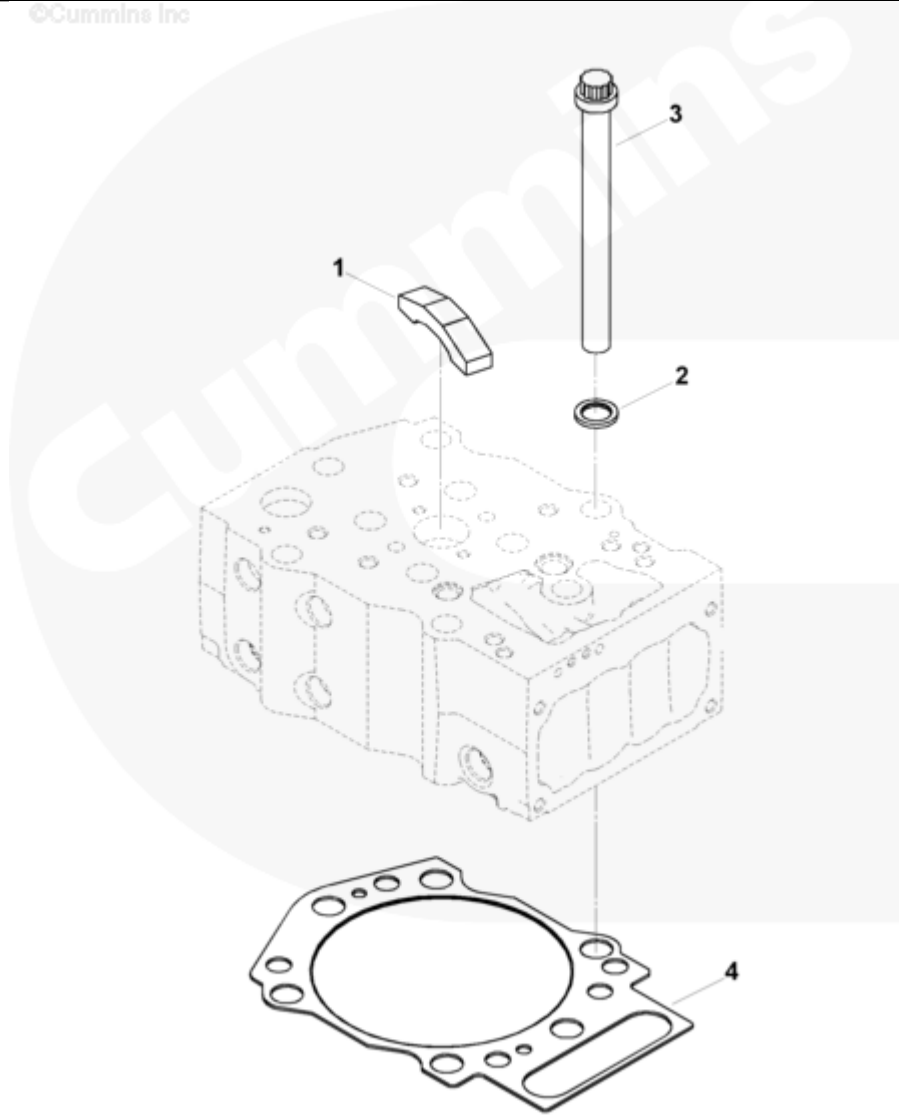

Parts Catalog - Option Detail

Electronic Parts Catalog - Option Detail				
Option	Group	Graphic	Film Card	Date
PP2404	02.01.1	kn600gq	K38	28-SEP-98
Engines	GTA38, K38, KTA38GC CM558, QSK38 CM2150 K106, QSK38 CM2150 MCRS, QSK38 CM850 MCRS			

©Cummins Inc

kn600gq

[SMALL](#) | [MEDIUM](#) | [LARGE](#)

Cart	Ref No	Part Number	Part Description	Required	Remarks
View My Cart					
		PP2404	Cylinder Head Mounting		

<input type="checkbox"/>	1	3086362	Valve Crosshead	24	
<input type="checkbox"/>	2	3629962	Plain Washer	72	
<input type="checkbox"/>	3	3032633	Fracture Resistant Screw	72	3/4 - 16 X 8 in.
<input type="checkbox"/>	4	3166289	Cylinder Head Gasket	12	